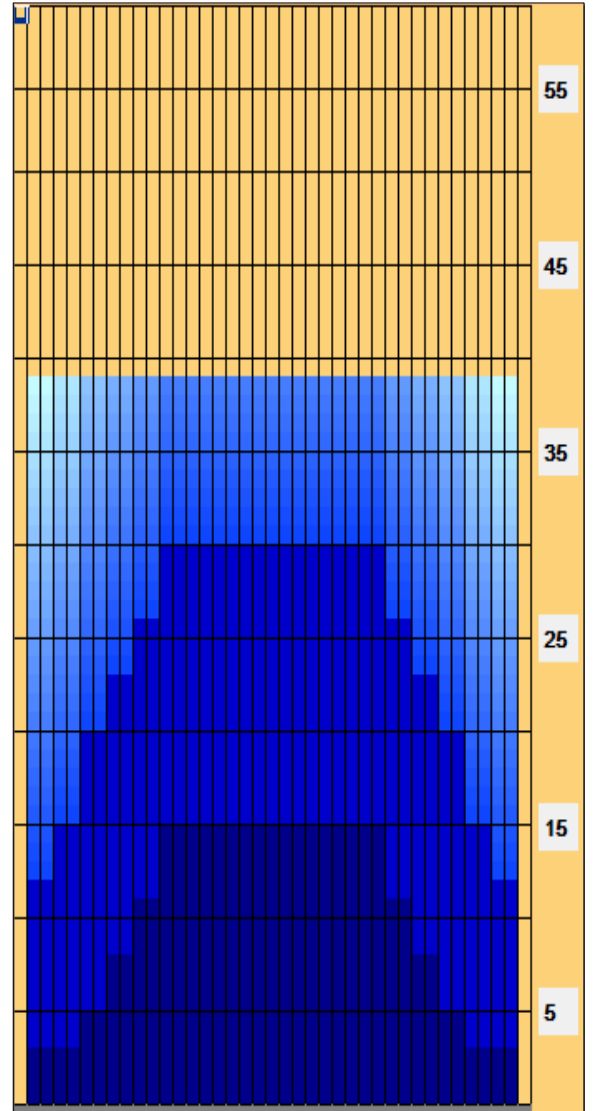

Sandels open 2016

Oil Pattern Distance: 39 Feet **Reverse Brush Drop:** 39 Feet **Oil Per Board:** 45 uL
Forward Oil Total: 9.135 mL **Reverse Oil Total:** 10.26 mL **Volume Oil Total:** 19.395 mL
Forward Boards Crossed: 203 Boards **Reverse Boards Crossed:** 228 Boards **Total Boards Crossed:** 431 Boards

	Start	Stop	Loads	Speed	Crossed	Start	End	Feet	T.Oil
1	2L	2R	3	14	111	0.0	3.9	3.9	4995
2	6L	6R	1	14	29	3.9	5.8	1.9	1305
3	8L	8R	1	18	25	5.8	8.3	2.5	1125
4	10L	10R	1	22	21	8.3	11.4	3.1	945
5	12L	12R	1	26	17	11.4	15.0	3.6	765
6	2L	2R	0	26	0	15.0	39.0	24.0	0

<< >> Forward Reverse More

Conditioner:
 Type In or Select One

 TransferType:
 Type In or Select One

Forward

Reverse

Combined

Buff

	Start	Stop	Loads	Speed	Crossed	Start	End	Feet	T.Oil
1	2L	2R	0	30	0	39.0	30.0	-9.0	0
2	12L	12R	1	26	17	30.0	26.4	-3.6	765
3	10L	10R	1	26	21	26.4	22.8	-3.6	945
4	8L	8R	1	22	25	22.8	19.7	-3.1	1125
5	6L	6R	2	18	58	19.7	14.6	-5.1	2610
6	4L	4R	1	18	33	14.6	12.1	-2.5	1485
7	2L	2R	2	14	74	12.1	8.2	-3.9	3330
8	2L	2R	0	14	0	8.2	0.0	-8.2	0

<< >> Forward Reverse More

Invincible Lane Cleaner + Kegel Fire

Item	3L-7L:18L-18R	8L-12L:18L-18R	13L-17L:18L-18R	18L-18R:17R-13R	18L-18R:12R-8R	18L-18R:7R-3R
Description	Outside Track:Middle	Middle Track:Middle	Inside Track:Middle	Middle:Inside Track	Middle:Middle Track	Middle:Outside Track
Track Zone Ratio	2.14	1.19	1	1	1.19	2.14