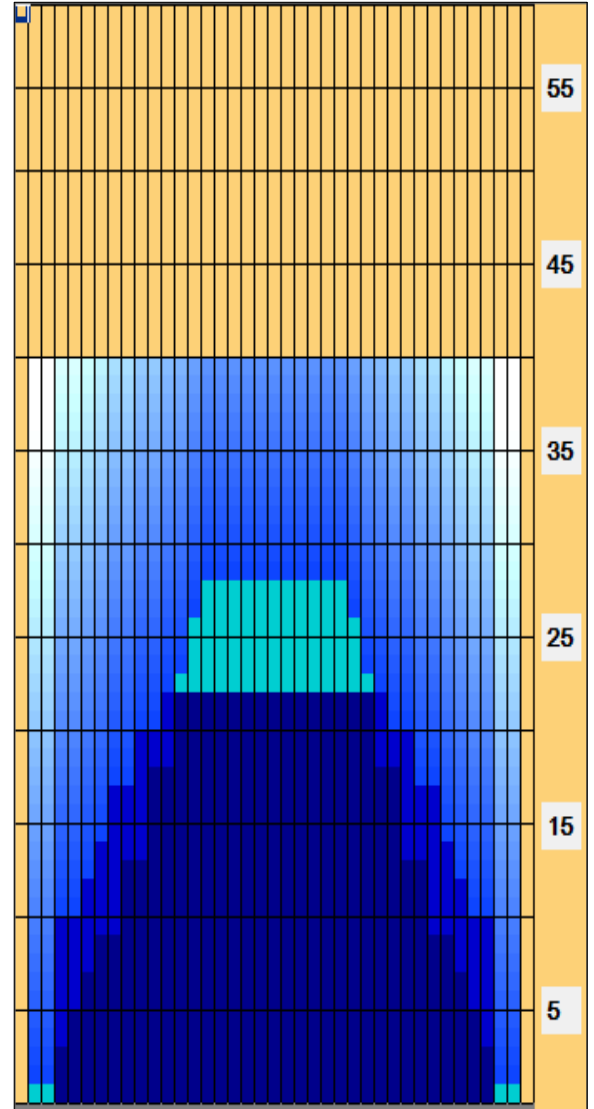

Veteraanien SM 2019 Rauhalahki Bowling

Oil Per Board: 50 uL Oil Pattern Distance: 40 Feet Volume Oil Total: 24.2 mL Total Boards Crossed: 484 Boards

Forward Oil Total: 16.6 mL
Forward Boards Crossed: 332 Boards

Reverse Oil Total: 7.6 mL
Reverse Boards Crossed: 152 Boards

Pesuaime Brunswick Judge + Kegel Fire Rataöljy

Conditioner:
Type In or Select One

TransferType:
Type In or Select One

Forward

Reverse

Combined

Buff

	Start	Stop	Loads	Speed	Crossed	Start	End	Feet	T.Oil
1	2L	2R	2	14	74	0.0	1.9	1.9	3700
2	4L	4R	1	14	33	1.9	3.8	1.9	1650
3	5L	5R	1	14	31	3.8	5.7	1.9	1550
4	6L	6R	1	14	29	5.7	7.6	1.9	1450
5	7L	7R	1	14	27	7.6	9.5	1.9	1350
6	9L	9R	2	14	46	9.5	13.4	3.9	2300
7	11L	11R	2	18	38	13.4	18.5	5.1	1900
8	13L	13R	2	18	30	18.5	23.6	5.1	1500
9	14L	14R	1	18	13	23.6	26.1	2.5	650
10	15L	15R	1	18	11	26.1	28.6	2.5	550
11	2L	2R	0	18	0	28.6	31.0	2.4	0
12	2L	2R	0	26	0	31.0	40.0	9.0	0

Arrow Zone Ratios

Item	2-5L:16L-20	6-10L:16-20	11-15L:16L-20	16L-20:20-16R	16L-20:20-16R	20-16R:15-11R	20-16R:10-6R	20-16R:5-2R
ul Arrow	162.5	510	880	1000	1000	880	510	162.5
Zone Ratio	6.15	1.96	1.14	1	1	1.14	1.96	6.15